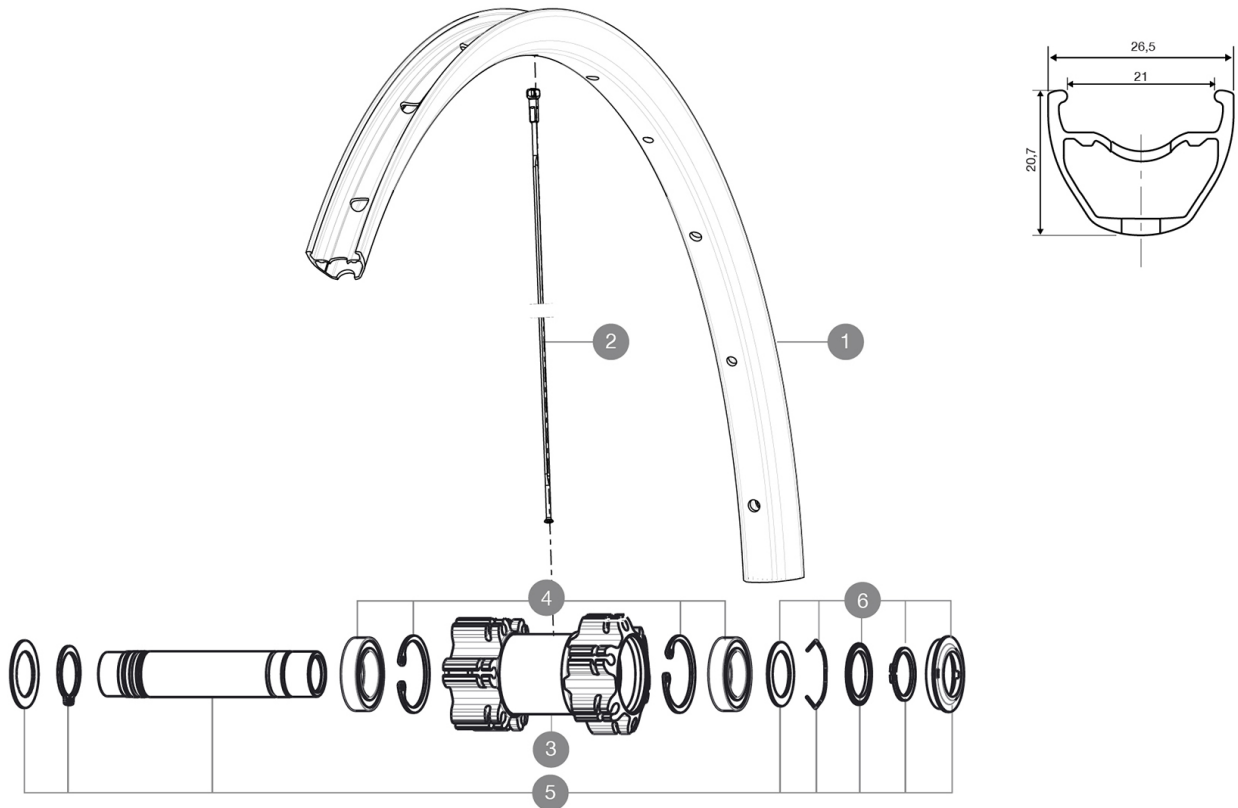

# MAVIC Crossride FTS-X 29

ASTM CATEGORY 3 : offroad with jumps less than 61cm  
Recommended weight limit : 120kg  
ETRTO recommended tyre sizes: 35mm to 69mm (1.4" to 2.7")

## REFERENCES WHEELS

F50701 Xride FTS-X 29 16 Ft

## RIMS

VALVE HOLE (MM): 8,5 WITH POP OFF REDUCER :

1	V2314915	"KIT FRT/RR RIM CROSSRIDE/CROSSRIDE FTSX 29""
---	----------	---

## SPOKES

2	V2383001	KIT 12 FT/NDS CROSSRIDE FTSX 29" SPK 297mm
---	----------	--